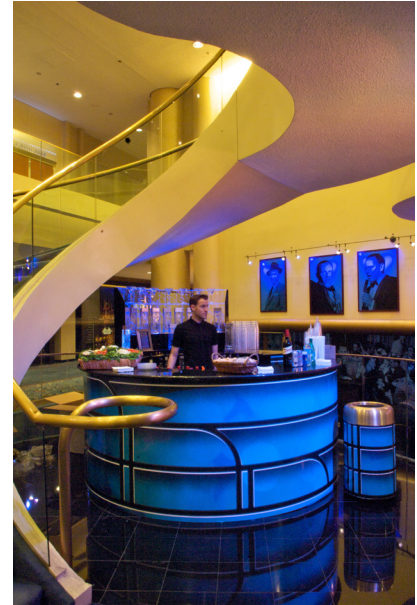

NEDERLANDER
SALES & PATRON SERVICES

MARQUIS THEATRE

Opened in 1986, the Marquis Theatre is one of the newest theatres to be built on Broadway. Located inside the Marriott Marquis Hotel, it was designed to provide maximum comfort for audiences and actors while conveying a feeling of intimacy. The venue features expansive backstage, high ceilings, state-of-the-art acoustics, wide aisles, comfortable seats, ample restrooms and parking.

Since its opening, the theatre has showcased a series of hit musicals including *Me and My Girl*, *Gypsy*, *Man of La Mancha*, *The Goodbye Girl*, *Damn Yankees*, *Victor/Victoria*, *Peter Pan*, *Annie Get Your Gun* and *Thoroughly Modern Millie*.

ORCHESTRA LOBBY

CAPACITY: 150

ONSITE CATERING: Yes

FULL BAR: Yes

ELEVATOR: Yes